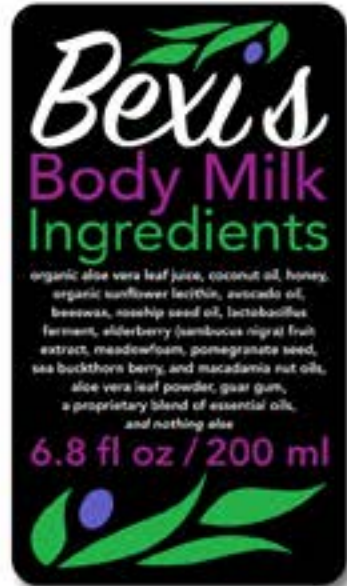

Bexi's Bespoke Revitalisation (2022) - Beauty & Skin Care and Bottle labels
Produced with adobe illustrator