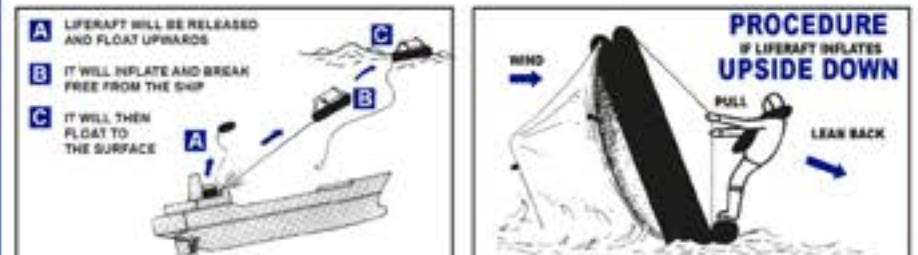

ALGUNOS BOTES SALVAVIDAS NO PUEDEN SER ABORDAR EN SU POSICION ARRUMADA SI ESTO ES TAN SIGUE INSTRUCCIONES (UN A D) BAJAR los BARCOS AL NIVEL de la PLATAFORMA del EMBARCO

ES PREPARADO: Asegure que usted lleve su LIFEJACKET.
El frio mata, pone tanta ropa como posible y lleva un sombrero.

FULLY ENCLOSED LIFEBOATS LAUNCHING PROCEDURE IN A SAFE ATMOSPHERE

SOME LIFEBOATS CANNOT BE BOARDED IN THEIR STOWED POSITION IF THIS IS SO FOLLOW INSTRUCTIONS (A TO D) TO LOWER BOATS TO THE EMBARKATION DECK LEVEL

BE PREPARED: Ensure you are wearing your LIFEJACKET.
Cold kills, put on as much clothing as possible and wear a hat.

LIFERAFT LAUNCHING PROCEDURE

NEVER LAUNCH A LIFERAFT UNTIL YOU ARE READY TO USE IT!

FOR THE CORRECT PROCEDURE AFTER LAUNCHING LIFERAFT SEE POSTER "VITAL ACTIONS AFTER LAUNCHING"