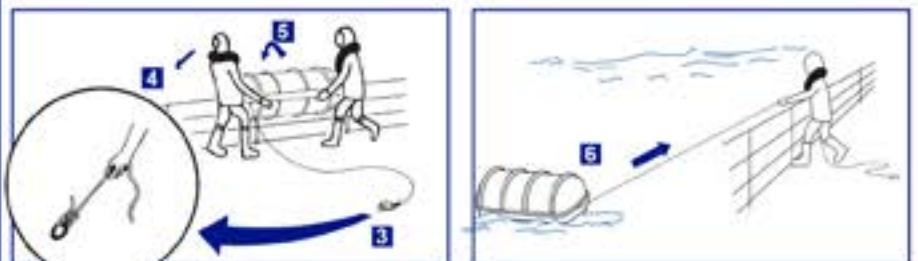

ALGUNOS BOTES SALVAVIDAS NO PUEDEN SER ABORDAR EN SU POSICION ARRUMADA SI ESTO ES TAN SIGUE INSTRUCCIONES (UN A D) BAJAR los BARCOS AL NIVEL de la PLATAFORMA del EMBARCO

ES PREPARADO: Asegure que usted lleve su LIFEJACKET.
El frio mata, pone tanta ropa como posible y lleva un sombrero.

FULLY ENCLOSED LIFEBOATS LAUNCHING PROCEDURE IN A SAFE ATMOSPHERE

SOME LIFEBOATS CANNOT BE BOARDED IN THEIR STOWED POSITION IF THIS IS SO FOLLOW INSTRUCTIONS (A TO D) TO LOWER BOATS TO THE EMBARKATION DECK LEVEL

BE PREPARED: Ensure you are wearing your LIFEJACKET.
Cold kills, put on as much clothing as possible and wear a hat.

LIFERAFT LAUNCHING PROCEDURE

NEVER LAUNCH A LIFERAFT UNTIL YOU ARE READY TO USE IT!

FOR THE CORRECT PROCEDURE AFTER LAUNCHING LIFERAFT SEE POSTER "VITAL ACTIONS AFTER LAUNCHING"