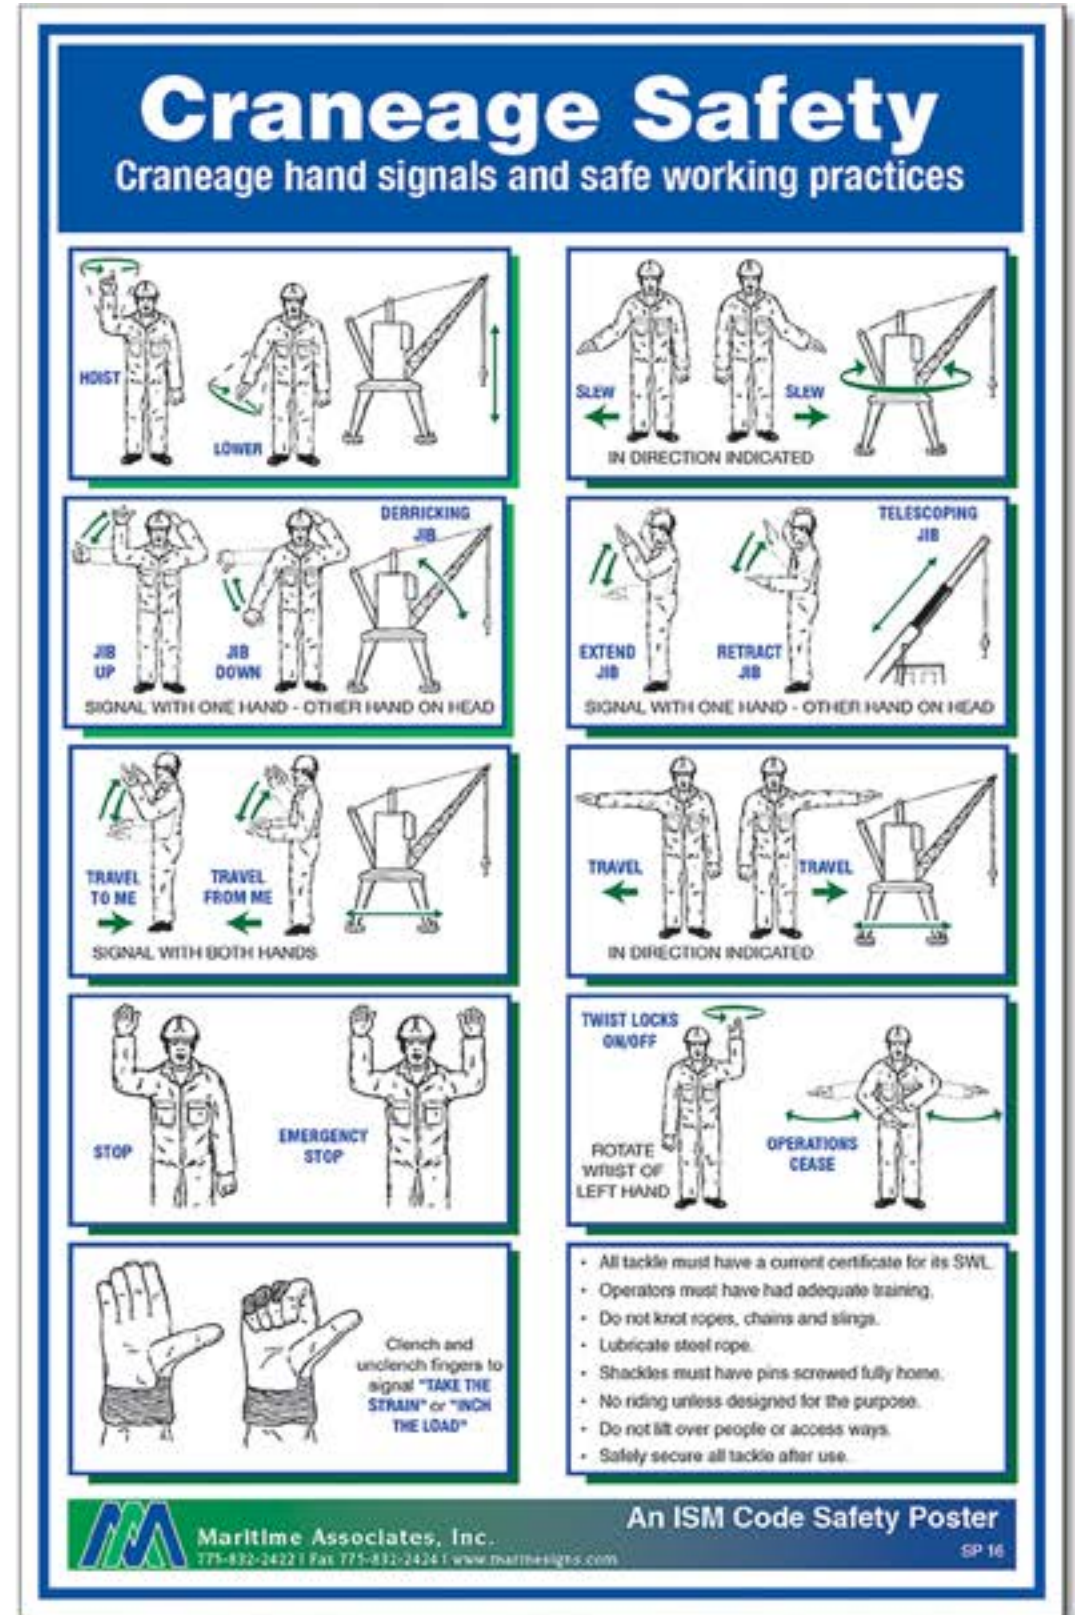

Songa Offshore (2008) - Crane Signals sign
Produced with adobe illustrator