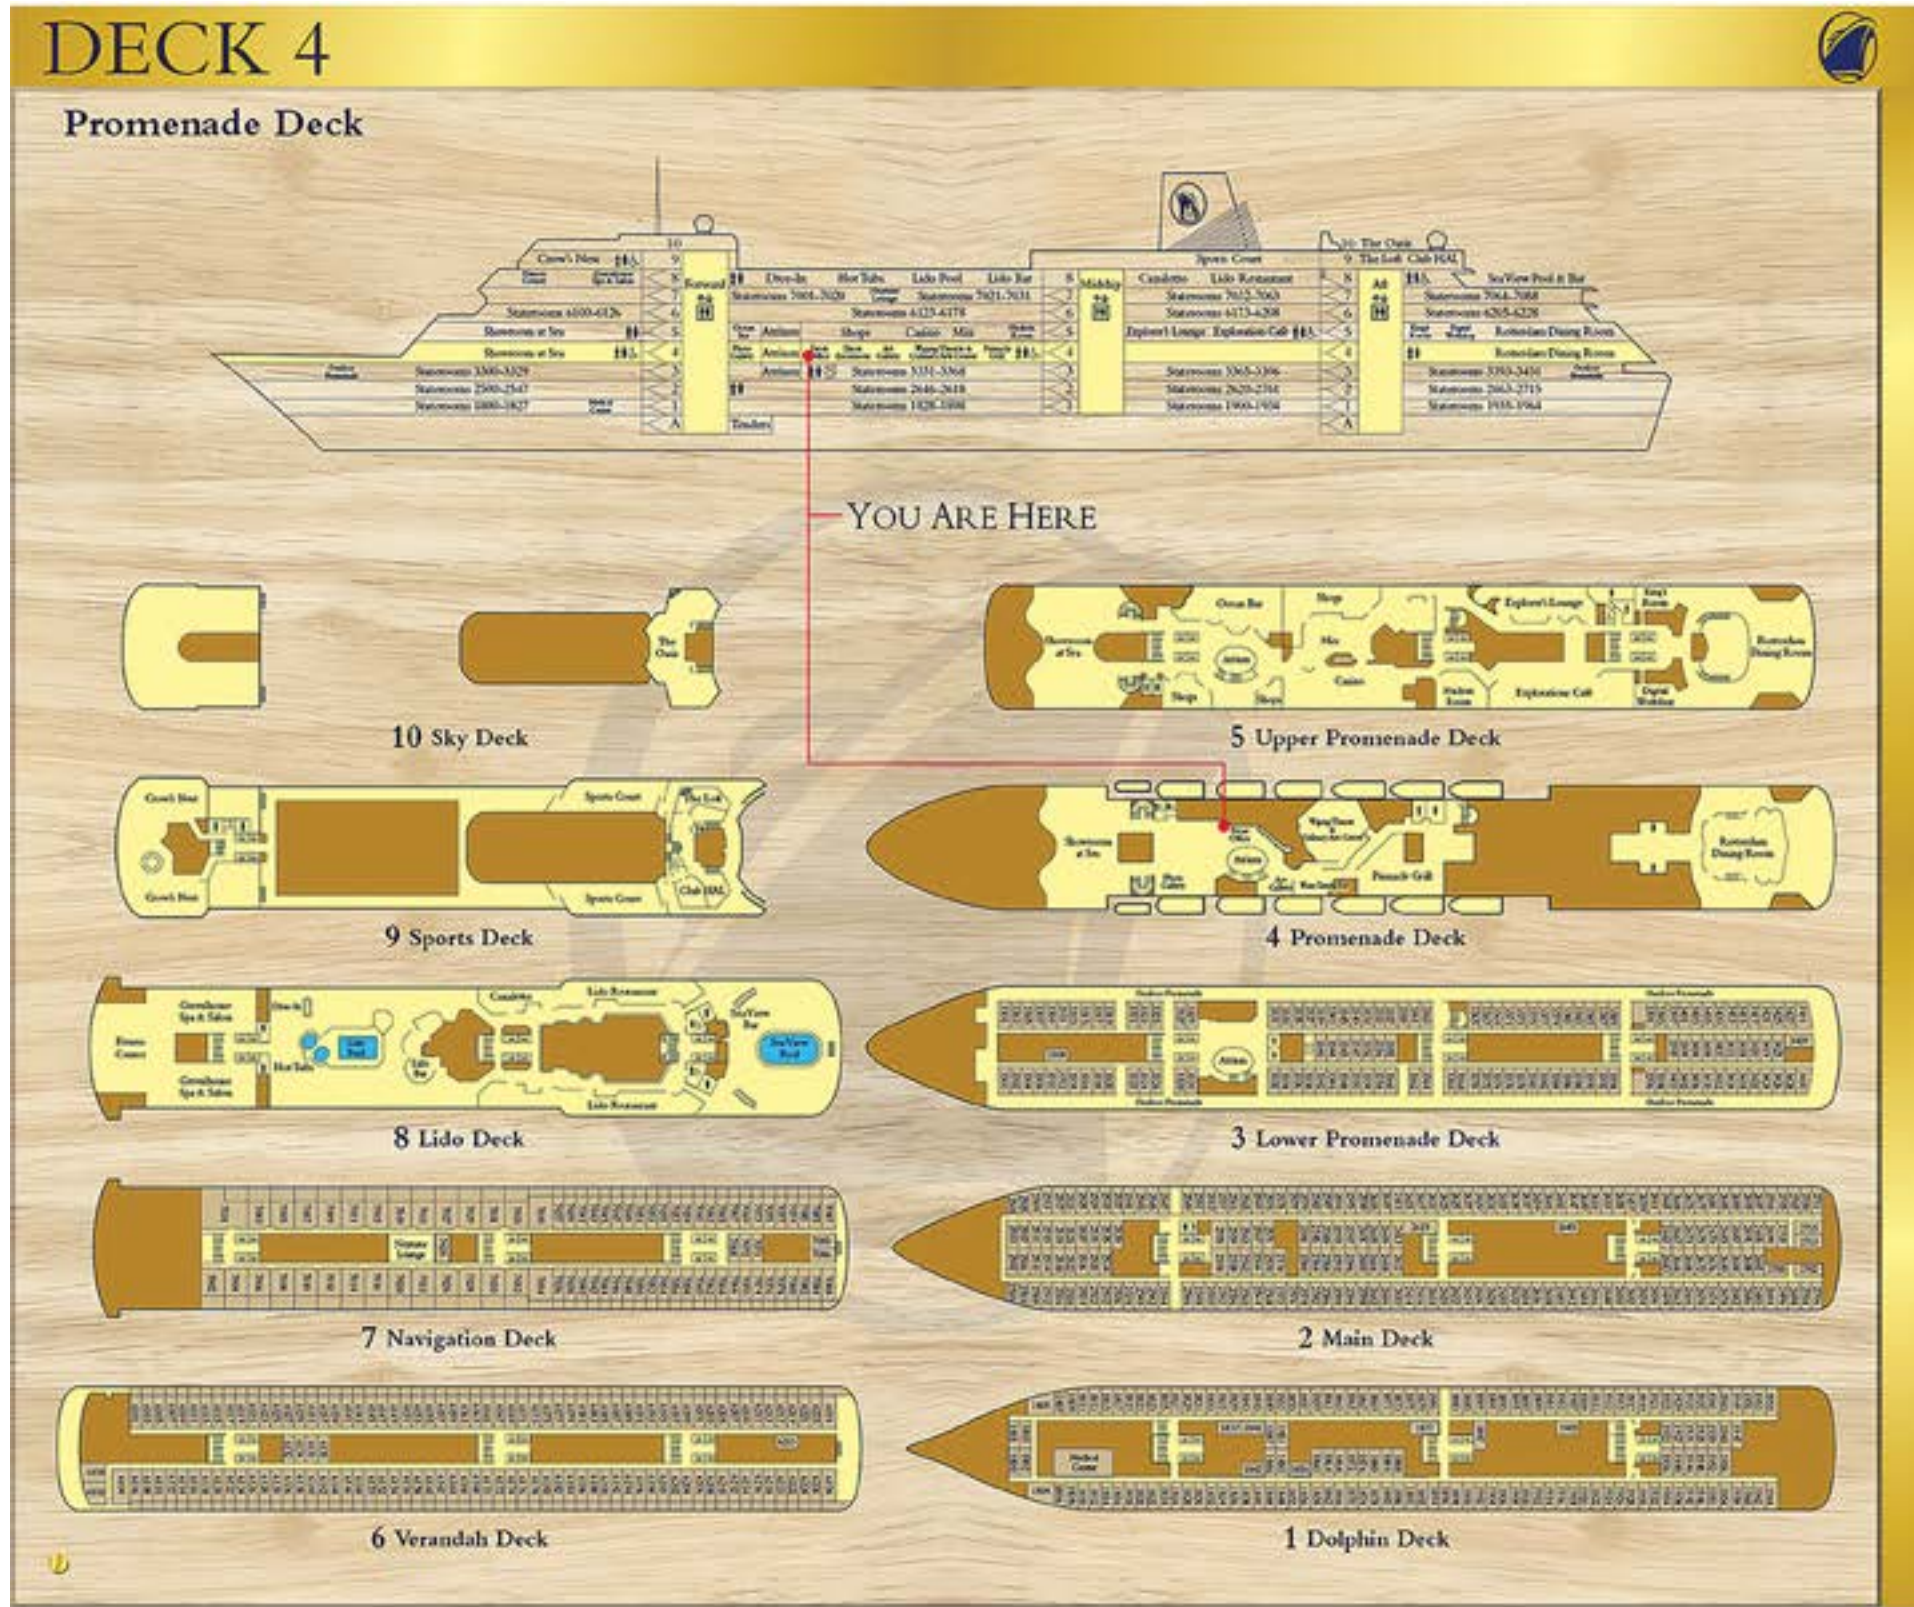

3- EXPLORER DECK
Suites 301-311
Medical Center
Main Restaurant

SILVER DISCOVERER

DECK 5

DECK

DECK 4
Cabins 401-426
Restrooms ♿
Reception Desk
Explorer Lounge
Expedition Leader
Zodiac Area

DECK 3

Holland America Line (2010) - Volendam You Are Here & Wayfinding signs
Produced with adobe illustrator