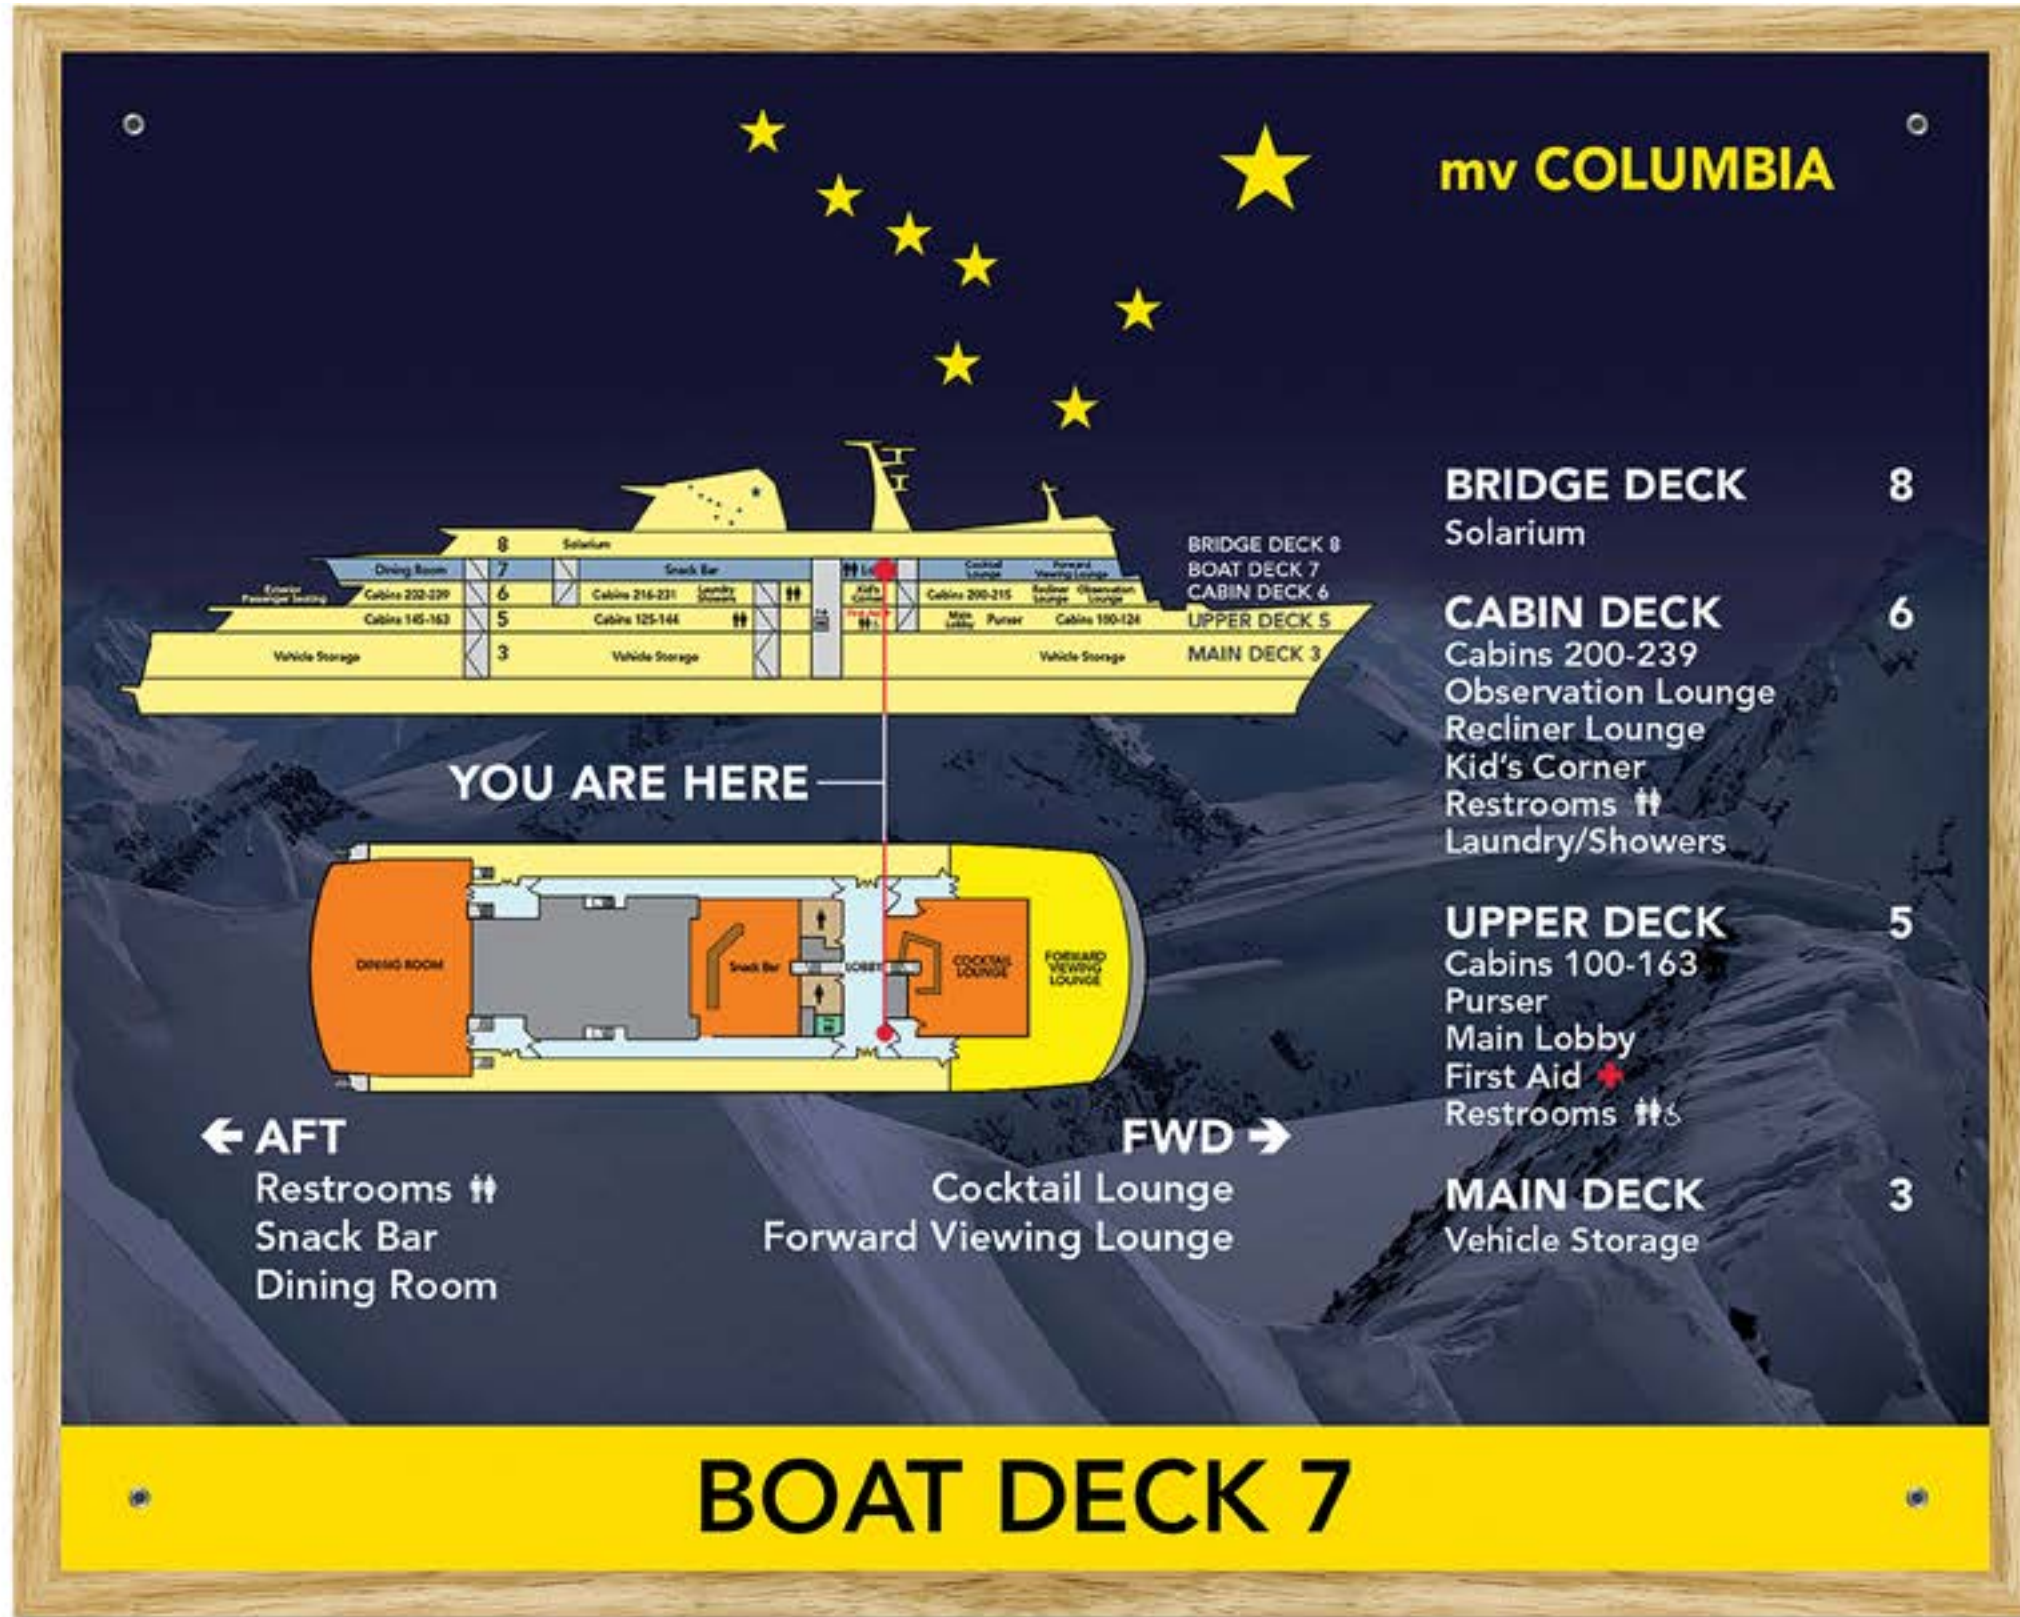

Alaska Marine Highway System (2014) - mv Columbia You Are Here sign
Produced with adobe illustrator/photoshop

Alaska Marine Highway System (2014) - mv Columbia Wayfinding & Cabin Escape signs
Produced with adobe illustrator/photoshop

mv COLUMBIA

BOAT DECK 7
Cocktail Lounge
Forward Viewing Lounge
Restrooms ♿
Snack Bar
Dining Room

CABIN DECK 6
Cabins 200-239
Observation Lounge
Recliner Lounge
Kid's Corner
Restrooms ♿
Laundry/Showers

UPPER DECK 5
Cabins 100-163
Purser Counter
Main Lobby
First Aid +
Restrooms ♿

Shower/Laundry

Cabins 200-238

mv COLUMBIA

IF THE EMERGENCY ALARM SOUNDS GO TO YOUR MUSTER STATION

The Emergency Alarm consists of one long blast of the ship's whistle and ringing of the general alarm bells for more than 10 seconds.

3- EXPLORER DECK
Suites 301-311
Medical Center
Main Restaurant

SILVER DISCOVERER

DECK 5

DECK

DECK 4
Cabins 401-426
Restrooms ♿
Reception Desk
Explorer Lounge
Expedition Leader
Zodiac Area

DECK 3

Holland America Line (2010) - Volendam You Are Here & Wayfinding signs
Produced with adobe illustrator